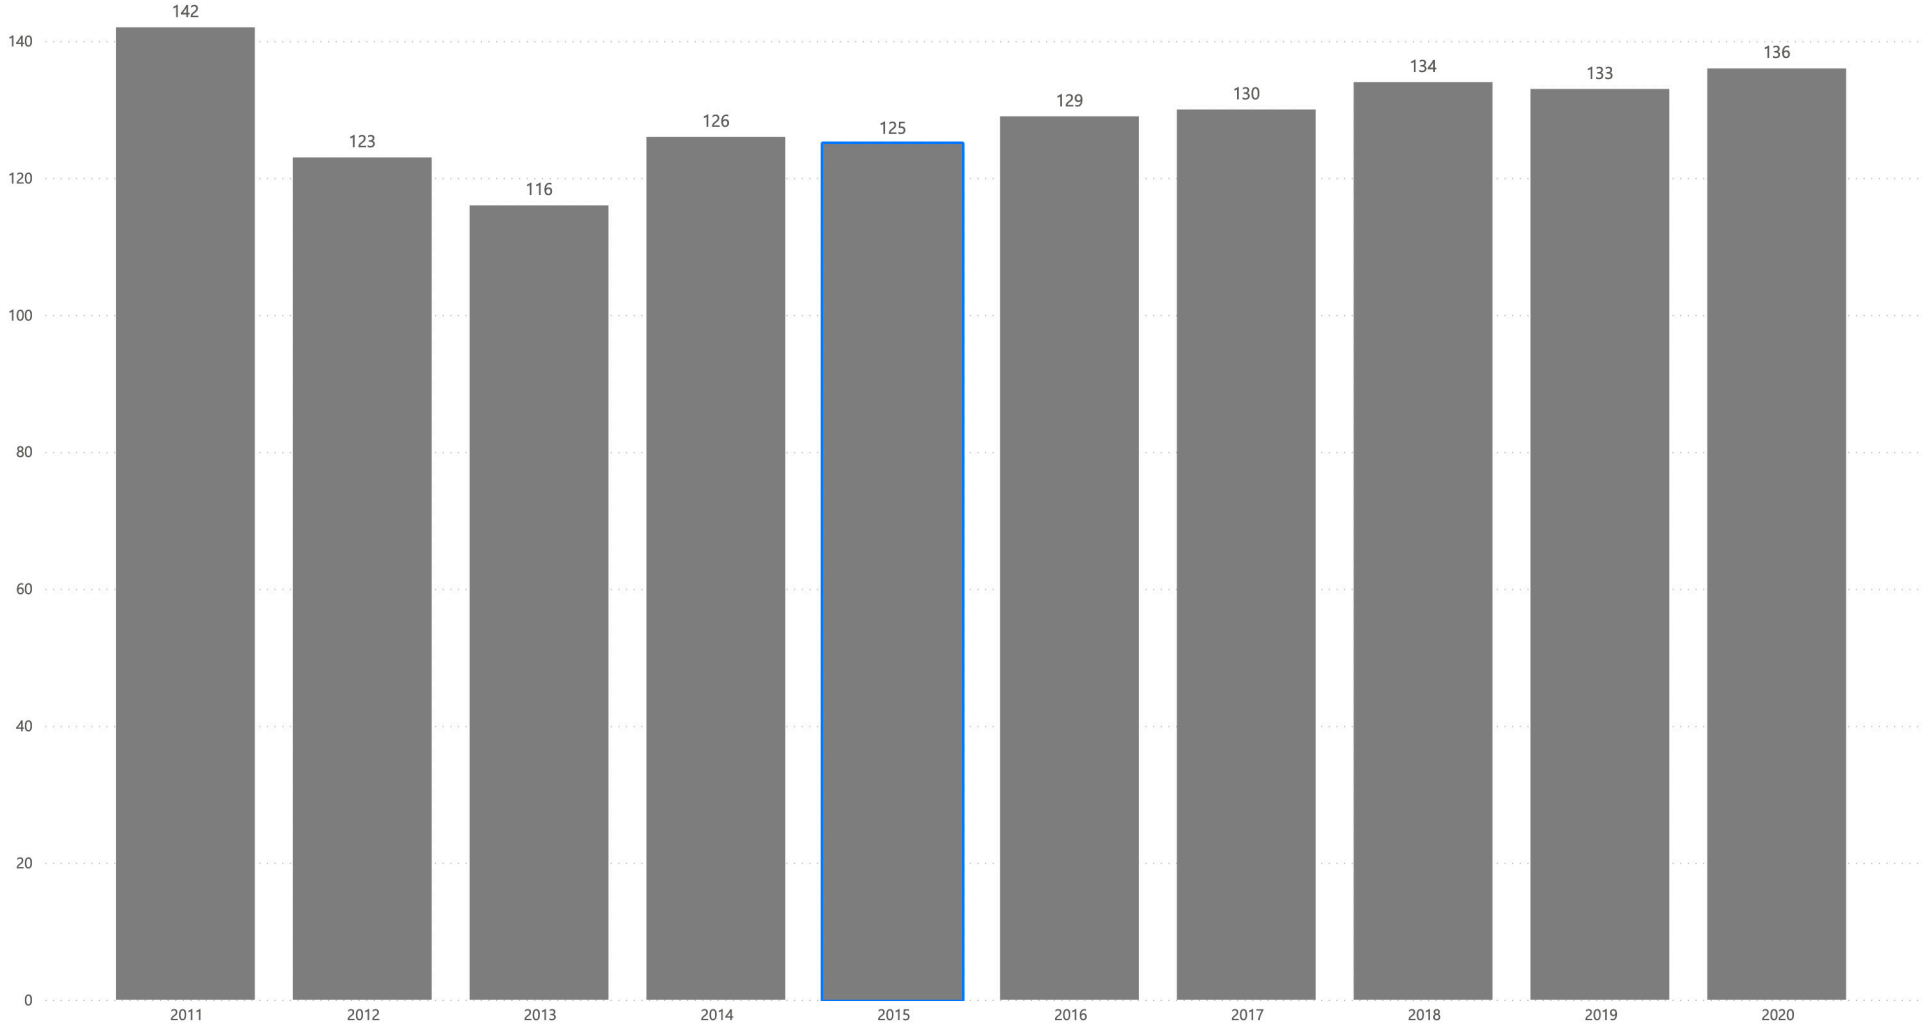

# HOLY TRINITY EPISCOPAL CHURCH, HOT SPRINGS VILLAGE, ARK | PARTICIPATION AND GIVING

HOLY TRINITY EPISCOPAL CHURCH, HOT SPRINGS VILLAGE, ARK | AVERAGE ATTENDANCE

HOLY TRINITY EPISCOPAL CHURCH, HOT SPRINGS VILLAGE, ARK | MEMBERSHIP

# HOLY TRINITY EPISCOPAL CHURCH, HOT SPRINGS VILLAGE, ARK | PLATE AND PLEDGE