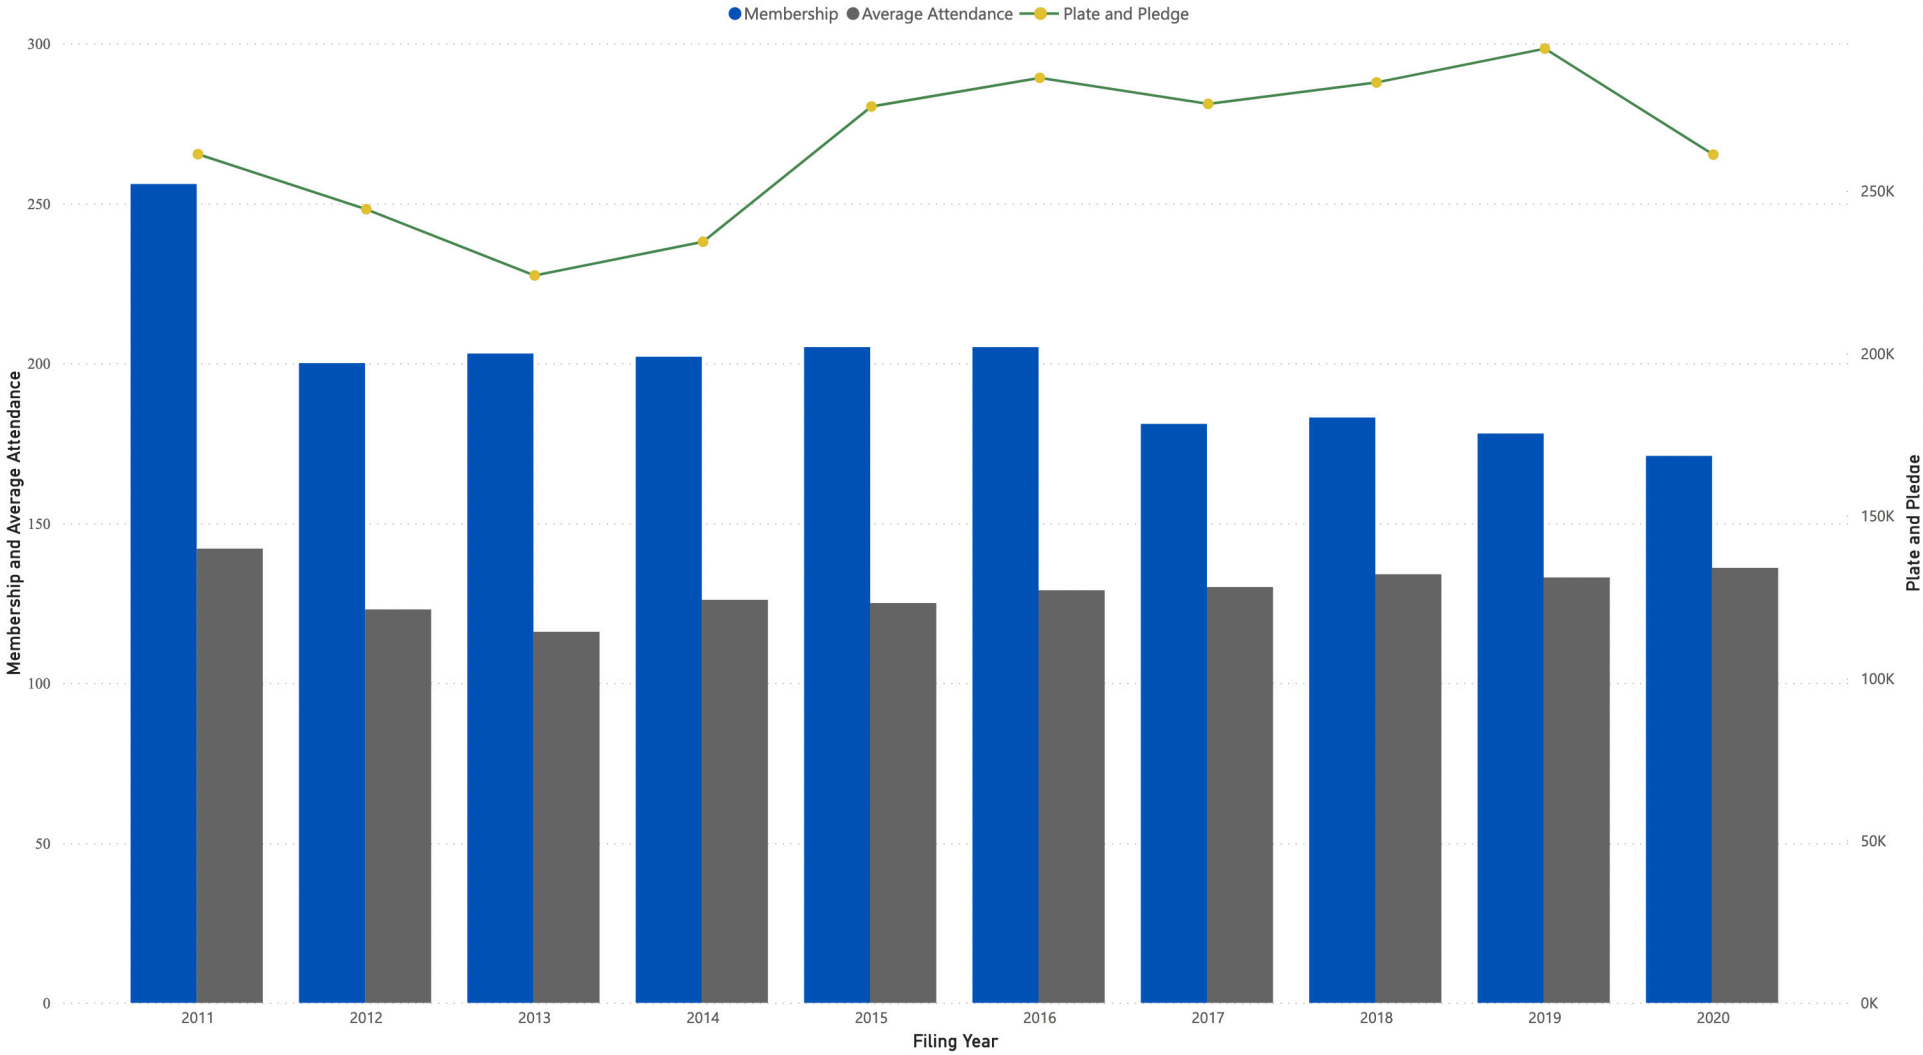

# HOLY TRINITY EPISCOPAL CHURCH, HOT SPRINGS VILLAGE, ARK | PARTICIPATION AND GIVING

HOLY TRINITY EPISCOPAL CHURCH, HOT SPRINGS VILLAGE, ARK | AVERAGE ATTENDANCE

HOLY TRINITY EPISCOPAL CHURCH, HOT SPRINGS VILLAGE, ARK | MEMBERSHIP

# HOLY TRINITY EPISCOPAL CHURCH, HOT SPRINGS VILLAGE, ARK | PLATE AND PLEDGE