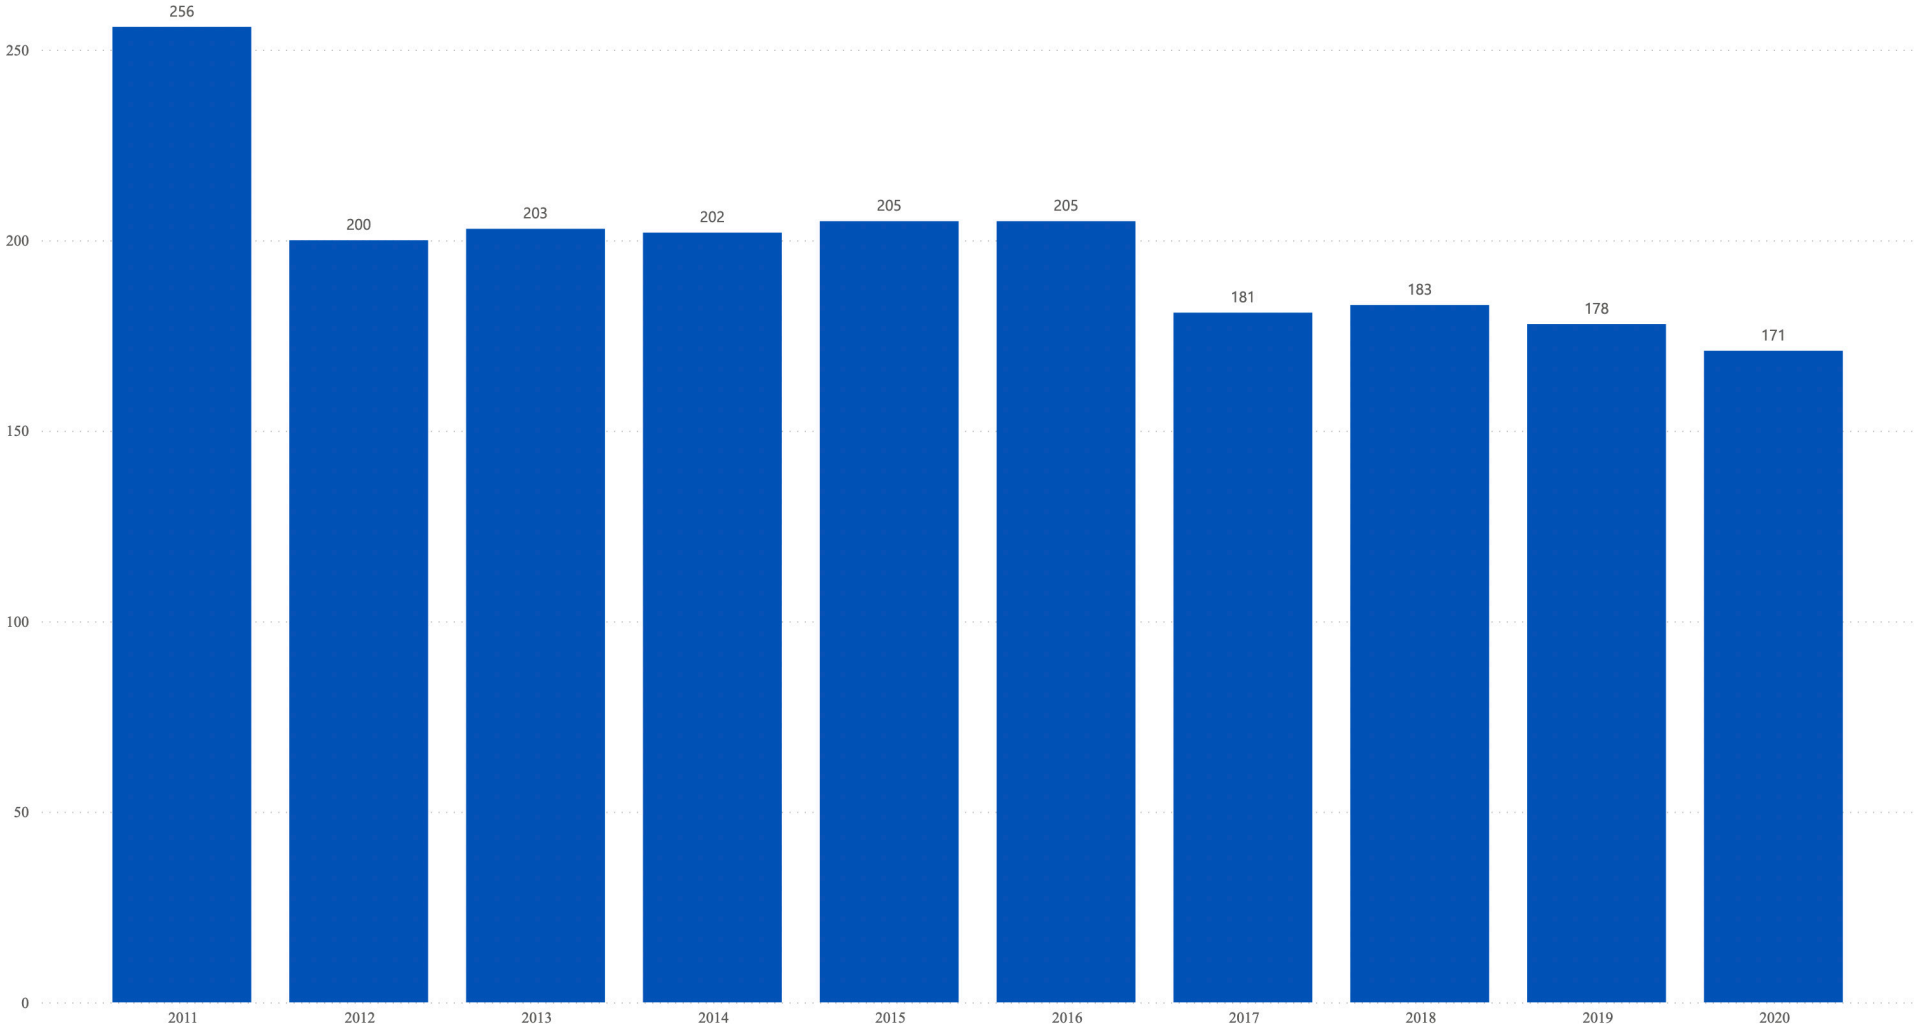

# HOLY TRINITY EPISCOPAL CHURCH, HOT SPRINGS VILLAGE, ARK | PARTICIPATION AND GIVING

HOLY TRINITY EPISCOPAL CHURCH, HOT SPRINGS VILLAGE, ARK | AVERAGE ATTENDANCE

HOLY TRINITY EPISCOPAL CHURCH, HOT SPRINGS VILLAGE, ARK | MEMBERSHIP

# HOLY TRINITY EPISCOPAL CHURCH, HOT SPRINGS VILLAGE, ARK | PLATE AND PLEDGE